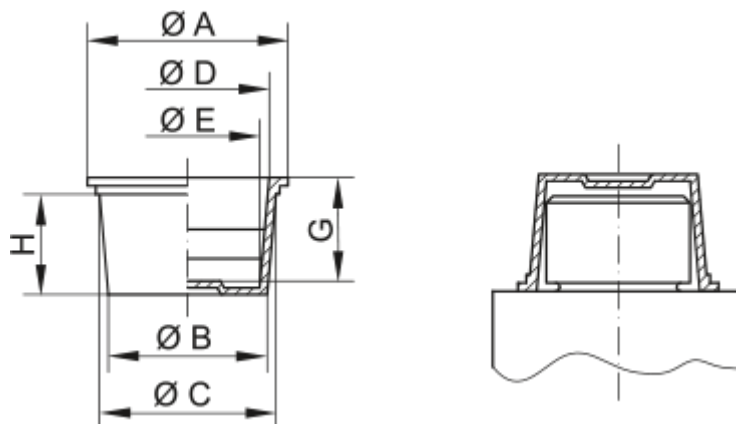

# Data Sheet

Article number: 59GPN610U7

Description: KLEE Universal plugs GPN 610 U - ( $\varnothing$  10,6-12,4/  $\varnothing$  10,8-9)

## Measures

---

A = 16

B = 10.6

C = 12.4

D = 10.8

E = 9

G = 10